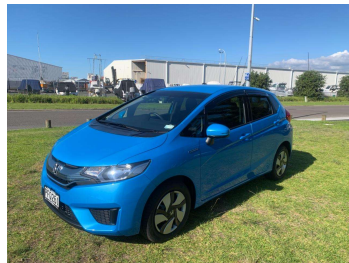

2013 Honda FIT F PKG HYBRID

VEHICLE INFORMATION

Odometer
31,015 km

Engine
1496 cc

Fuel Type
Petrol

Transmission
Auto, Front Wheel

Reg No.
PFQ261

Ext Colour
Blue

History
Ex-Overseas

Interior
Grey, Cloth

Stock ID
162067

Exterior Features

- » Electric Mirrors
- » Face Lift Model
- » Keyless entry
- » Rear Wiper
- » Spoiler

Interior Features

- » 8 Airbags
- » Air Conditioning
- » Cd player (single)
- » Central Locking
- » Child seat anchor points
- » Climate Control

Mechanical Features

- » AA Appraised
- » ABS Braking
- » Keyless start
- » Power Steering
- » Push button start
- » Stability Control

\$15,990

Includes GST, Registration & Licensing

COMPANY INFORMATION

Car Connexion in Tauranga has been operating for just over 25 years. We sell a very large range of vehicles, small / medium / large Japanese passenger vehicles, European vehicles and Light Commercial vehicles.

Car Connexion is located at 207 Cameron road (next to the fire station), where you will find on site parking and access to 85+ cars on display at any time. We have over 200 cars in stock on our website, making us one of the largest independent retailers of used imported vehicles in the Bay of Plenty.