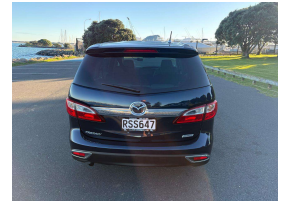

2014 Mazda Premacy 20S SKYACTIVE

VEHICLE INFORMATION

Cash Price
Includes GST, Registration & Licensing

\$14,990

Finance this vehicle from only

\$100.50
per week*

Total Amount Payable \$20,904.22

Body
5 door, People Movers

Odometer
32,058 km

Engine
1997 cc, Internal Combustion

Fuel Type
Petrol

Transmission
Auto, Front Wheel

Reg No.
RSS647

Ext Colour
DARK BLUE

History
Ex-Overseas

Seats
7 seats, Cloth