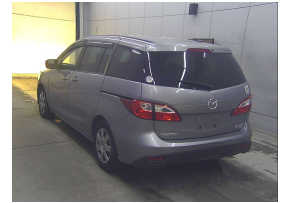

2017 Mazda Premacy 20C SKYACTIVE

VEHICLE INFORMATION

Cash Price

Includes GST,
Registration &
Licensing

\$16,000

Finance this vehicle
from only

\$106.96

per week*

Total Amount Payable

\$22,247.32

Body

5 door, People Movers

Odometer

62,873 km

Engine

1997 cc, Internal Combustion

Fuel Type

Petrol

Transmission

Auto, Front Wheel

Reg No.

-

Ext Colour

Silver