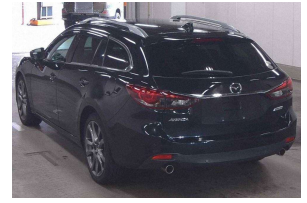

2016 Mazda Atenza SPORT WAGON 25S

VEHICLE INFORMATION

Cash Price

Includes GST,
Registration &
Licensing

\$24,990

Body

5 door, Station Wagon

Reg No.

-

Odometer

83,950 km

Ext Colour

Black

Engine

2500 cc

History

Ex-Overseas

Fuel Type

Petrol

Seats

5 seats, Leather

Transmission

Auto, Front Wheel

Interior