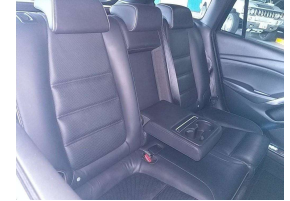

VEHICLE INFORMATION

Cash Price

Includes GST,
Registration &
Licensing

$24,990

Body

5 door, Station Wagon

Reg No.

-

Odometer

83,950 km

Ext Colour

Black

Engine

2500 cc

History

Ex-Overseas

Fuel Type

Petrol

Seats

5 seats, Leather

Transmission

Auto, Front Wheel

Interior

Black, Leather

Finance this vehicle
from only

$164.43

per week*

Total Amount Payable

$34,202.23