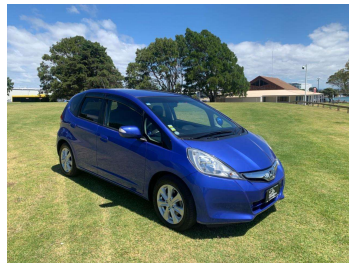

2012 Honda FIT 15XH

VEHICLE INFORMATION

Odometer
51,479 km

Engine
1490 cc, Internal

Fuel Type
Petrol

Transmission
Auto, Front Wheel

Reg No.
-

Ext Colour
Blue

History
Ex-Overseas

Interior
Black, Leather

Stock ID
161966

Exterior Features

- » alloy wheels
- » Electric Mirrors
- » Keyless entry
- » Rear Wiper

Interior Features

- » 2 Airbags
- » Air Conditioning
- » CD Player
- » Cd player (single)
- » Central Locking
- » Child seat anchor points

Mechanical Features

- » AA Appraised
- » ABS Braking
- » Cruise Control
- » Keyless start
- » Power Steering
- » Stability Control

\$12,990

Includes GST, Registration & Licensing

COMPANY INFORMATION

Car Connexion in Tauranga has been operating for just over 25 years. We sell a very large range of vehicles, small / medium / large Japanese passenger vehicles, European vehicles and Light Commercial vehicles.

Car Connexion is located at 207 Cameron road (next to the fire station), where you will find on site parking and access to 85+ cars on display at any time. We have over 200 cars in stock on our website, making us one of the largest independent retailers of used imported vehicles in the Bay of Plenty.