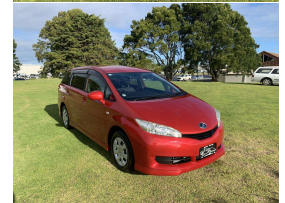

2011 Toyota WISH 1.8X

VEHICLE INFORMATION

Cash Price

Includes GST,
Registration &
Licensing

\$12,990

Finance this vehicle
from only

\$87.71

per week*

Total Amount Payable

\$18,244.62

Body

5 door, Station Wagon

Odometer

72,953 km

Engine

1797 cc

Fuel Type

Petrol

Transmission

Auto, Front Wheel

Reg No.

-

Ext Colour

Wine Red

History

Ex-Overseas

Seats

7 seats, Cloth

Interior

Grey, Cloth

Exterior Features

- » Electric Mirrors
- » Rear Wiper
- » Reversing camera
- » Spoiler